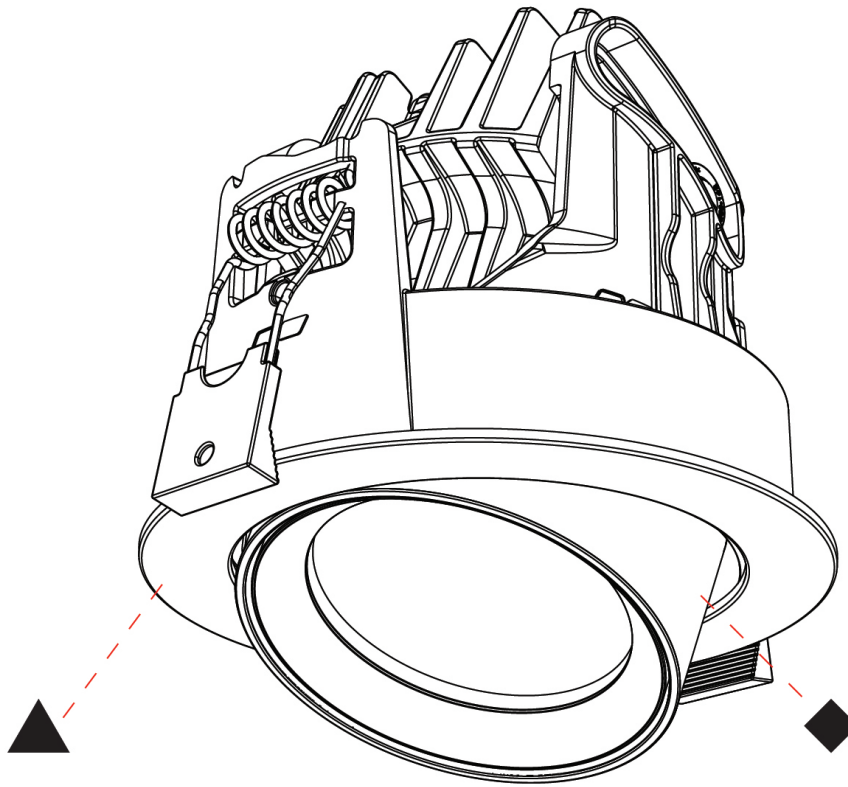

CENTRIQ ROUND ADJUSTABLE RECESSED

A35975-

PROJECT

TYPE

SPECIFIER

QUANTITY

DATE

A